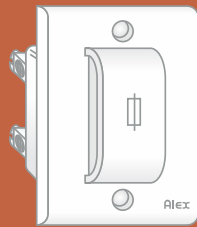

AR-014
16A. KIT KAT FUSE