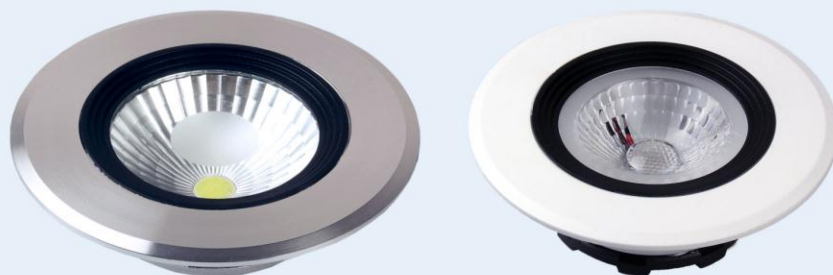

Alex[®]

brighter life
with brighter lite

LED PANEL LIGHTS

LED WITH SENSOR DOWN LIGHT

CODE	ITEM	WATTS	LED COLOUR
ALDL-01	12W. LED SQUARE DOWN LIGHT	(1 X 1W.)	WHITE / WARM WHITE
ALDL-03	12W. LED ROUND DOWN LIGHT	(3 X 1W.)	WHITE / WARM WHITE
ALDL-05	18W. LED RECTANGLE DOWN LIGHT	(5 X 1W.)	WHITE / WARM WHITE

LED RECESSED MULTI COLOUR

CODE	ITEM	WATTS	LED COLOUR
ALDL-01	RECESSED MULKTI COLOUR ROUND LED	(1 X 1W.)	WHITE / WARM WHITE

Terms & conditions:

- This price list is subject to change without prior notice.
- All Disputes are subject to mumbai jurisdiction.
- Prices are exclusive of taxes.
- Product specification are subject to change without prior notice.

ALEX INDUSTRIES
3, Neminath Ind. Estate No.3,
Navghar Road, Vasai (E),
Dist.: Thane-401210. (INDIA)

DEALER STAMP

DELUXE (SMD) LED DOWN LIGHT

CODE	ITEM	WATTS	LED COLOUR
ALDL-01	1W. LED DOWN LIGHT	(1 X 1W.)	WHITE / WARM WHITE
ALDL-03	3W. LED DOWN LIGHT	(3 X 1W.)	WHITE / WARM WHITE
ALDL-05	5W. LED DOWN LIGHT	(5 X 1W.)	WHITE / WARM WHITE
ALDL-07	7W. LED DOWN LIGHT	(7 X 1W.)	WHITE / WARM WHITE
ALDL-09	9W. LED DOWN LIGHT	(9 X 1W.)	WHITE / WARM WHITE
ALDL-12	12W. LED DOWN LIGHT	(12 X 1W.)	WHITE / WARM WHITE

DECENT (COB) LED DOWN LIGHT

CODE	ITEM	WATTS	BODY	LED COLOUR
ALDC-03	3W. LED DOWN LIGHT	(1 X 3W.)	ALUMINIUM BODY WITH GLASS	WHITE / WARM WHITE
ALDC-05	5W. LED DOWN LIGHT	(1 X 5W.)	ALUMINIUM BODY WITH GLASS	WHITE / WARM WHITE
ALDC-03	3W. LED DOWN LIGHT	(1 X 3W.)	WHITE BODY WITHOUT GLASS	WHITE / WARM WHITE
ALDC-05	5W. LED DOWN LIGHT	(1 X 5W.)	WHITE BODY WITHOUT GLASS	WHITE / WARM WHITE