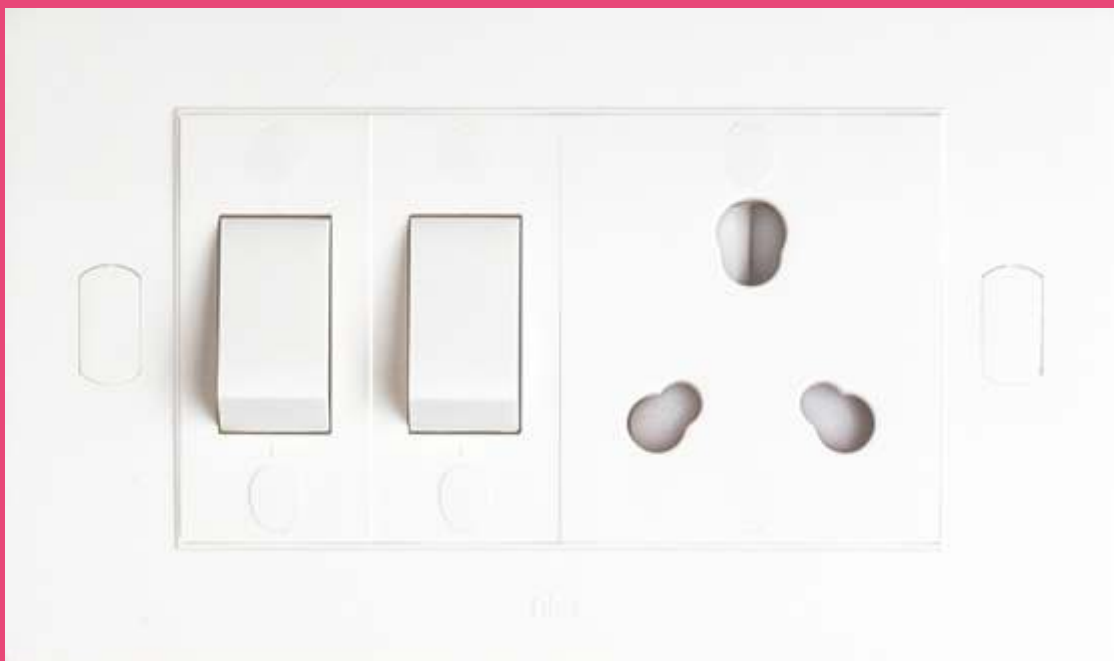

LIENA Series

Polycarbonate Series

LS-1
6A. 1 WAY SWITCH

LS-2
6A. 2 WAY SWITCH

LS-3
6A. BELL PUSH SWITCH

LS-18
2M 16A. 1 WAY SWITCH

LS-19
2M 16A. 2 WAY SWITCH

LS-21
2M 32A. D. P. SWITCH
WITH INDICATOR

LS-5
2 PIN SOCKET

LS-6B
REGU. 6A. 2 IN 1 SOCKET

LS-6A
2M 6A. 2 IN 1 SOCKET

LS-38
2M MULTI SOCKET
6/10/13 ALL PIN 2M

LS-20
2M 6 & 16A. UNI. SOCKET
WITH SHUTTER

LS-8
SWI. TYPE DIMMER

LS-9
2M DIMMER

LS-10
4 STEP FAN REG.
SWITCH TYPE