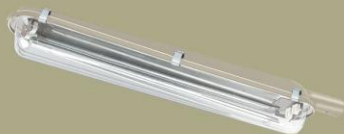

2X14/24 PLL STREET LIGHT FITTING

CODE: ASL/T5/2
WATTS: 2X14 / 2X24
SIZE: (mm) LxBxH 713 X 106 X 120

PKG. 10 PCS.

SPECIFICATION :

- DEEP DRAWN ONE PIECE HOUSING.
- EPOXY POWDER COATED CRCA/ALUMINIUM SHEET STEEL.
- SAND BLASTED ELECTROCHEMICALLY BRIGHTENED AND ANODIZED ALUMINIUM SHEET STEEL.
- IMPORTED ANODIZED REFLECTOR.
- LAMP HOLDER PREWIRED.
- CLEAR ACRYLIC WITH ANTI-MOTH TREATED RUBBER GASKET FIXED TO THE HOUSING BY SS TOGGLES.
- ALL PIPES ARE SEAMLESS TO PREVENT WATER LEAKAGE.
- DEGREE OF PROTECTION : Ip53. NOMINAL DIMENSIONS IN MM, TOLERANCE +/-5