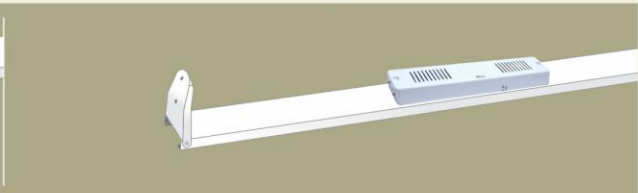

36W. OPEN SLIM ELECTRONIC FIXTURE

CODE: OESFTL
WATTS: 1 X 36/40W.

PKG. 30 PCS.