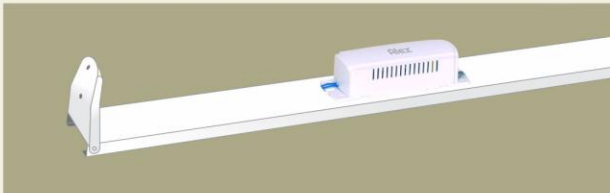

36W. OPEN BIG ELECTRONIC FIXTURE

CODE: OBEFTL
WATTS: 1 X 36/40W.

PKG. 30 PCS.