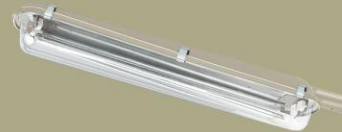

36W. PLL STREET LIGHT FITTING

CODE: ASL36P
WATTS: 1 X 36W.
SIZE: (mm) LxBxH 520 X 106 X 120

PKG. 25 PCS.

2X36W. PLL STREET LIGHT FITTING

CODE: ASL236P
WATTS: 2 X 36W.
SIZE: (mm) LxBxH 564 X 170 X 130

PKG. 10 PCS.

PKG. 10 PCS.

SPECIFICATION :

- DEEP DRAWN ONE PIECE HOUSING.
- EPOXY POWDER COATED CRCA/ALUMINIUM SHEET STEEL.
- SAND BLASTED ELECTROCHEMICALLY BRIGHTENED AND ANODIZED ALUMINIUM SHEET STEEL.
- IMPORTED ANODIZED REFLECTOR.
- LAMP HOLDER PREWIRED.
- CLEAR ACRYLIC WITH ANTI-MOTH TREATED RUBBER GASKET FIXED TO THE HOUSING BY SS TOGGLES.
- ALL PIPES ARE SEAMLESS TO PREVENT WATER LEAKAGE.
- DEGREE OF PROTECTION : Ip53. NOMINAL DIMENSIONS IN MM, TOLERANCE +/-5