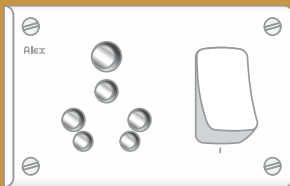

16A. SUPER 1 WAY SWITCH

OR-045

16A. SUPER 2 WAY SWITCH

OR-046

16A. SUPER 1 WAY SWITCH WITH JUNCTION BOX

OR-047

6A/16A. UNIVERSAL SOCKET

OR-048

6A/16A. UNIVERSAL SOCKET WITH JUNCTION BOX

OR-051

10A./ 20A. SAFARI S. S. COMBINED

OR-052

10A/20A. SAFARI S.S. COMBINE (WITH BOX)

OR-053

10A./ 20A. SUPER S. S. COMBINED

OR-054

10A/20A. SUPER S.S. COMBINE (WITH BOX)

OR-061

10A./ 20A. SAFARI 5 IN 1

OR-062

10A/ 20A. SAFARI 5 IN 1 (WITH BOX)

OR-063

10A./ 20A. SUPER 5 IN 1

OR-064