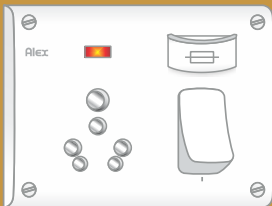

6A/16A. UNIVERSAL SOCKET WITH JUNCTION BOX

OR-051

10A./ 20A. SAFARI S. S. COMBINED

OR-052

10A/20A. SAFARI S.S. COMBINE (WITH BOX)

OR-053

10A./ 20A. SUPER S. S. COMBINED

OR-054

10A/20A. SUPER S.S. COMBINE (WITH BOX)

OR-061

10A./ 20A. SAFARI 5 IN 1

OR-062

10A/ 20A. SAFARI 5 IN 1 (WITH BOX)

OR-063

10A./ 20A. SUPER 5 IN 1

OR-064

10A/ 20A. SUPER 5 IN 1 (WITH BOX)

OR-073

25A. D.P. SWITCH WITH INDICATOR

OR-071

SURFACE 32A. D. P. SWITCH WITH FLUSH & INDICATOR

OR-072

32A. FLUSH TYPE D. P. SWITCH