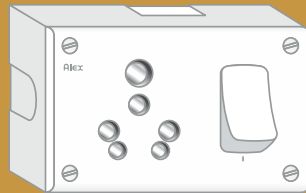

ORN SERIES

OR-001
6A. 1 WAY SWITCH
SAFARI

OR-002
6A. 2 WAY SWITCH
SAFARI

OR-003
6A. BELL PUSH SWITCH
SAFARI

OR-004
6A. 1 WAY SWITCH
SUPER

OR-005
6A. TWO WAY SWITCH
SUPER

OR-006
6A BELL PUSH SWITCH
SUPER

OR-011
INDICATOR LAMP

16A. SUPER 1 WAY SWITCH

OR-045

16A. SUPER 2 WAY SWITCH

OR-046

16A. SUPER 1 WAY SWITCH WITH JUNCTION BOX

OR-047

6A/16A. UNIVERSAL SOCKET

OR-048

6A/16A. UNIVERSAL SOCKET WITH JUNCTION BOX

OR-051

10A./ 20A. SAFARI S. S. COMBINED

OR-052

10A/20A. SAFARI S.S. COMBINE (WITH BOX)

OR-053

10A./ 20A. SUPER S. S. COMBINED

OR-054

10A/20A. SUPER S.S. COMBINE (WITH BOX)

OR-061

10A./ 20A. SAFARI 5 IN 1

OR-062

10A/ 20A. SAFARI 5 IN 1 (WITH BOX)

OR-063

10A./ 20A. SUPER 5 IN 1

OR-064